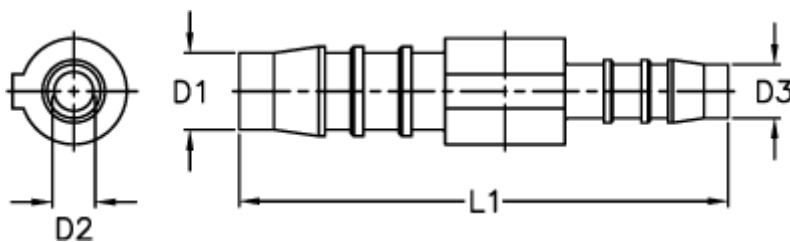

Article number: 027518908006

Description: Norma hose coupling GRS 8 - 6

Measures

D1 = 8

D2 = 6

D3 = 6

L1 = 54.0